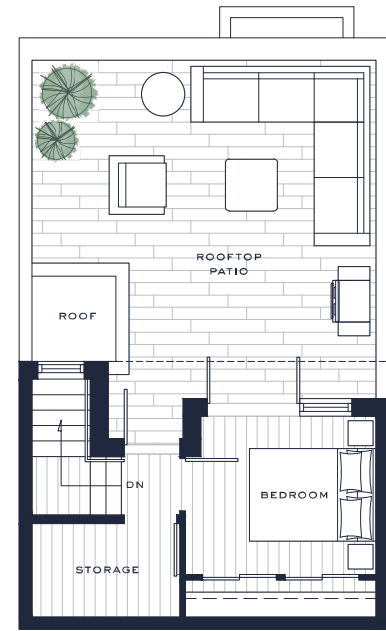

Upper - Level 3

W King Edward Ave

THE2 Terrace Collection

4 Bedrooms
2.5 Bathrooms

Interior: 1,521 Sq Ft
Exterior: 580 Sq Ft
Total: 2,101 Sq Ft