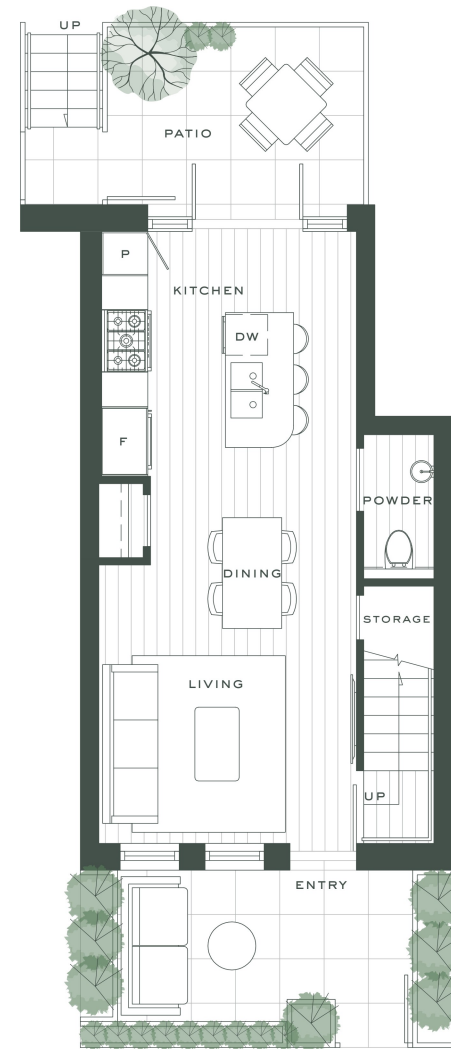

Main

W King Edward Ave

TH D1

Courtyard Collection

3 Bedrooms
2.5 Bathrooms

Interior: 1,239 Sq Ft
Exterior: 404 Sq Ft
Total: 1,643 Sq Ft