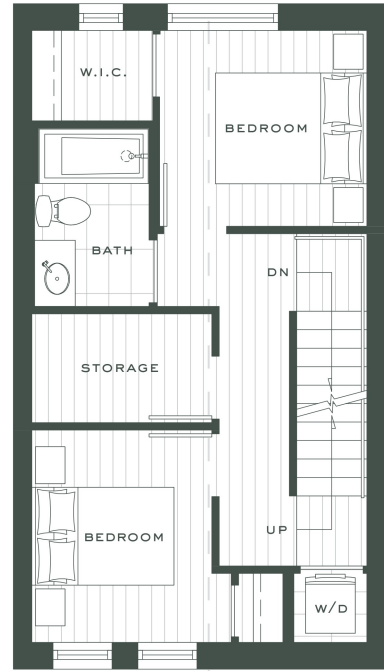

Upper - Level 2