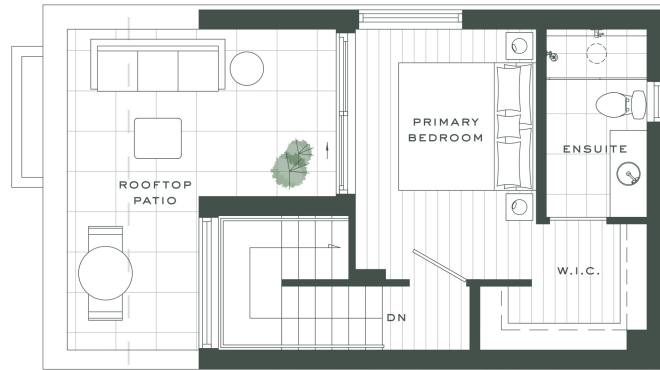

Upper - Level 3