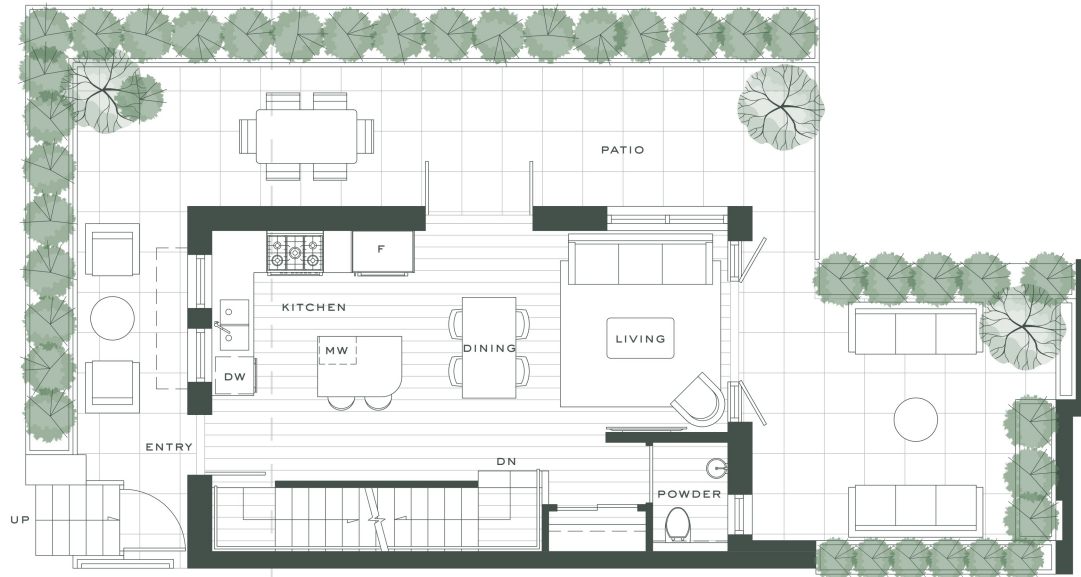

Main

W King Edward Ave

TH A2

Columbia Collection

3 Bedrooms
2.5 Bathrooms

Interior: 1,583 Sq Ft
Exterior: 785 Sq Ft
Total: 2,368 Sq Ft